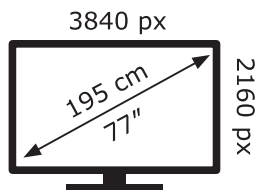

ENERG ⚡

LG Electronics

OLED77B13LA

160 kWh/1000h

ABCDEF**G**

316 kWh/1000h

2019/2013