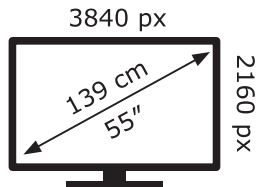

# ENERG

LG Electronics

OLED55B13LA

**104** kWh/1000h

ABCDEF**G**

**182** kWh/1000h

2019/2013