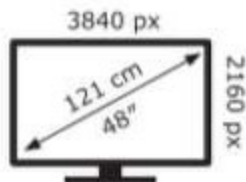

ENERG

LG Electronics

OLED48C12LA

88 kWh/1000h

ABCDEF**G**

142 kWh/1000h

2019/6102