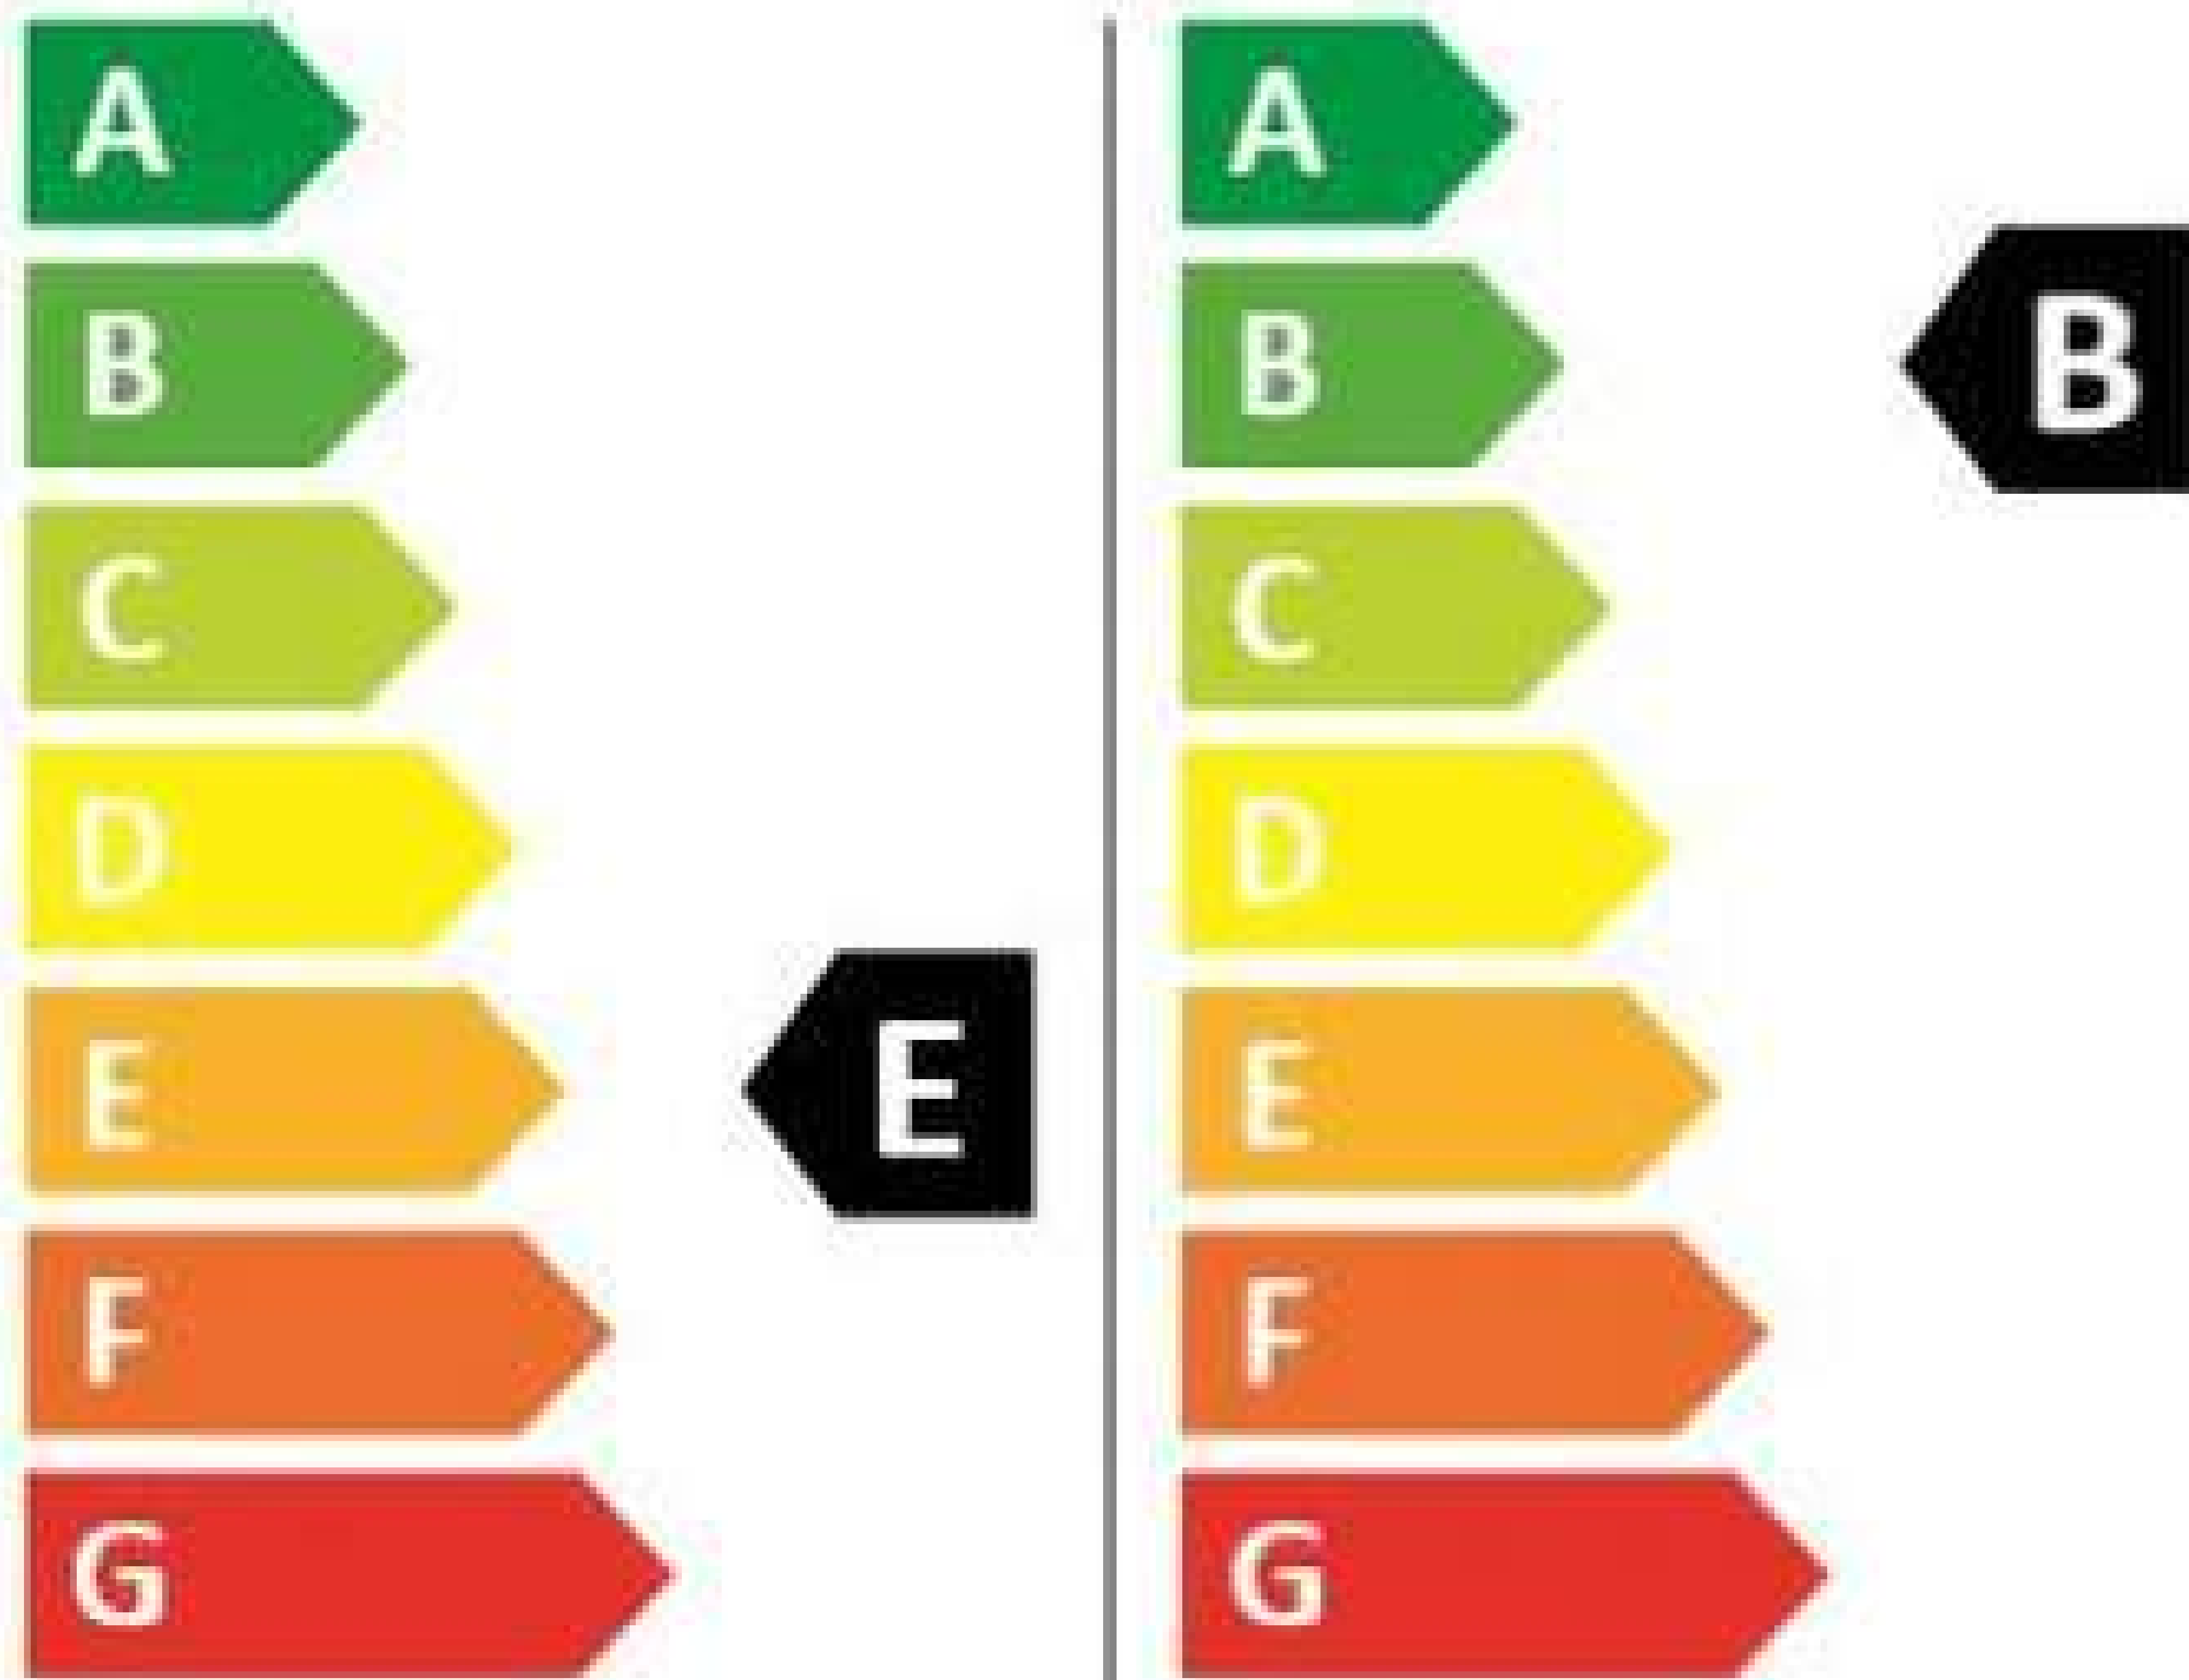

ENERG

LG Electronics

F94DV5UVW0

359 kWh / 100

58 kWh / 100

6,0 kg

9,0 kg

90 L

50 L

7:50

3:48

A **B** C D E F G

72 dB
A **B** C D

#102/610Z