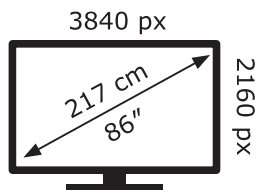

ENERG

LG Electronics

86NANO913PA

207 kWh/1000h

ABCDEF**G**

335 kWh/1000h

2019/2013