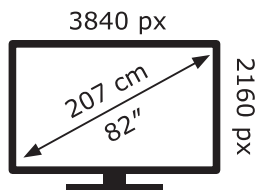

ENERG ⚡

LG Electronics

82UP80003LA

177 kWh/1000h

ABCDEF**G**

234 kWh/1000h

2019/2013