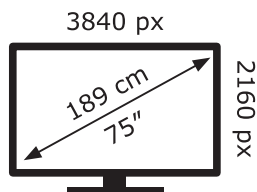

# ENERG

LG Electronics

75UQ90003LA

**135** kWh/1000h

ABCDEF**G**

**184** kWh/1000h

2019/2013