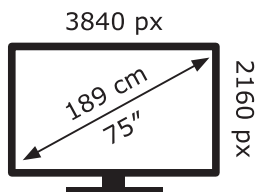

ENERG ⚡

LG Electronics

75UQ80003LB

135 kWh/1000h

ABCDEF**G**

184 kWh/1000h

2019/2013