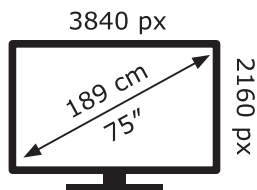

**ENERG** ⚡

**LG Electronics**

75UP75003LC

**171** kWh/1000h

ABCDEF**G**

**191** kWh/1000h

2019/2013