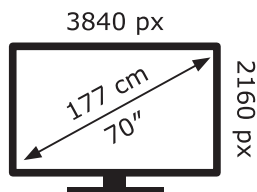

ENERG ⚡

LG Electronics

70UQ81003LB

124 kWh/1000h

ABCDEF**G**

169 kWh/1000h

2019/2013