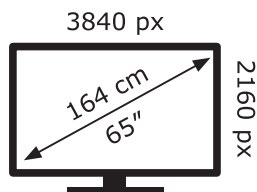

ENERG

LG Electronics

65UQ70003LB

135 kWh/1000h

ABCDEF**G**

155 kWh/1000h

2019/2013