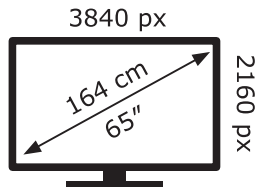

# ENERG

LG Electronics

65UP75003LF

**136** kWh/1000h

ABCDEF**G**

**162** kWh/1000h

2019/2013