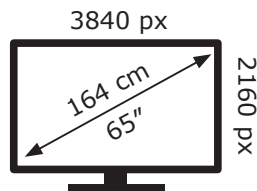

ENERGY

LG Electronics

65NANO863NA

123 kWh/1000h

ABCDEF**G**

163 kWh/1000h

2019/2013