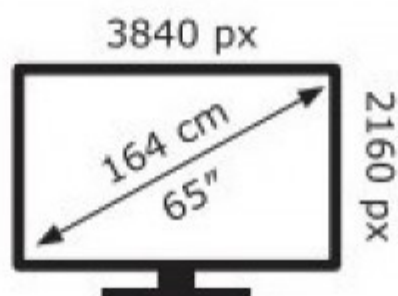

ENERG

LG Electronics

65NANO753PA

123 kWh/1000h

ABCDEF**G**

161 kWh/1000h

2019/2013