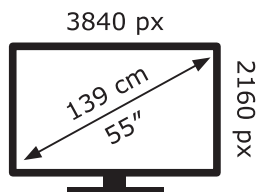

ENERG 

LG Electronics

55UQ91003LA

82 kWh/1000h

ABCDEF**G**

128 kWh/1000h

2019/2013