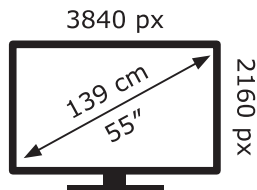

ENERG ⚡

LG Electronics

55UQ75009LF

81 kWh/1000h

ABCDEF**G**

120 kWh/1000h

2019/2013