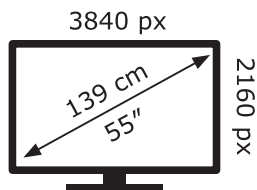

ENERG ⚡

LG Electronics

55UP81003LA

99 kWh/1000h

ABCDEF**G**

129 kWh/1000h

2019/2013