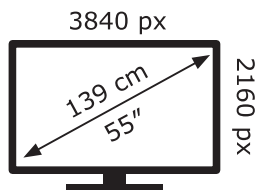

ENERG ⚡

LG Electronics

55NANO923PB

102 kWh/1000h

ABCDEF**G**

163 kWh/1000h

2019/2013