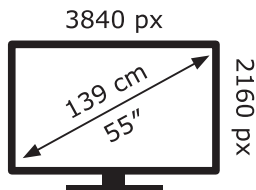

ENERG

LG Electronics

55NANO753PR

95 kWh/1000h

ABCDEF**G**

126 kWh/1000h

2019/2013