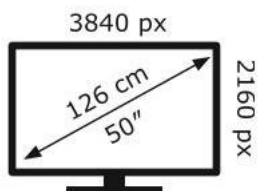

ENERG

LG Electronics

50NANO773PA

79 kWh/1000h

ABCDEF**G**

102 kWh/1000h

2019/2013