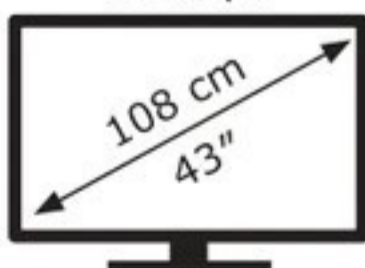

# ENERG

LG Electronics

43UR78003LK

**54** kWh/1000h

ABCDEF**G**

**83** kWh/1000h

3840 px

2160 px