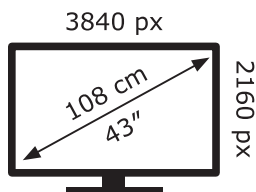

ENERG ⚡

LG Electronics

43UQ70003LB

66 kWh/1000h

ABCDEF**G**

HDR

80 kWh/1000h

2019/2013