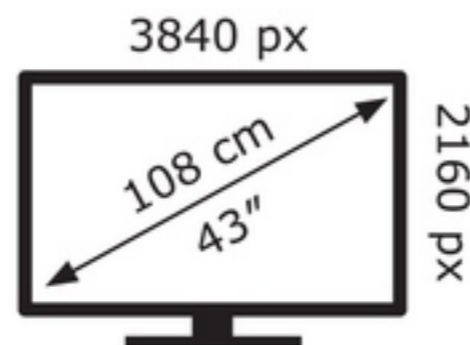

ENERG ⚡

LG Electronics

43UP78003LB

65 kWh/1000h

ABCDEF**G**

83 kWh/1000h

2019/2013