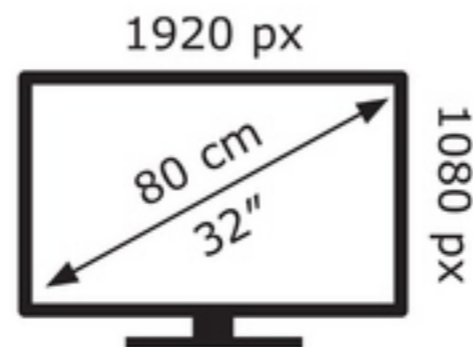

ENERG

LG Electronics

32LQ63806LC

27 kWh/1000h

ABCDEF**G**

40 kWh/1000h

2019/2013