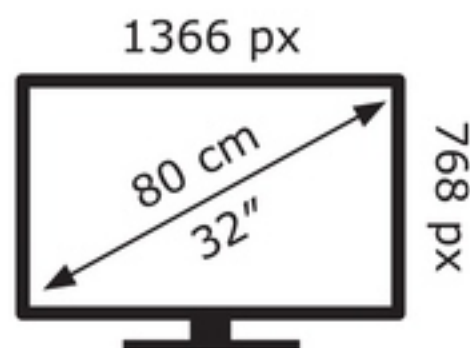

ENERG

LG Electronics

32LQ570B6LA

26 kWh/1000h

ABCDEF**G**

35 kWh/1000h

2019/2013