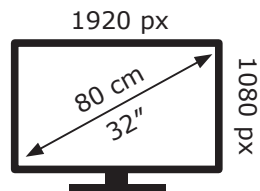

ENERG 

LG Electronics

32LM6300PLA

33 kWh/1000h

2019/2013