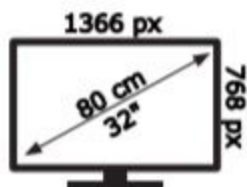

# ENERG

**HYUNDAI**

**HLJ32854GSMART**

**32** kWh/1000h

ABCDEF**G**

**32** kWh/1000h

**50559745**

2019/2013