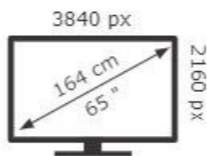

ENERG

HISENSE

65A9G

124 kWh/1000h

ABCDEF**G**

124 kWh/1000h

2019/2013