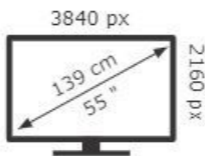

ENERG

HISENSE

55E76GQ

102 kWh/1000h

ABCDEF**G**

150 kWh/1000h

2019/2013