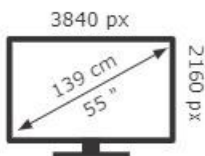

# ENERG

HISENSE

55A7GQ

**90** kWh/1000h

ABCDEF**G**

**130** kWh/1000h

2019/2013