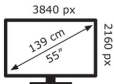

# ENERGY

Hisense

55A6K

**84** kWh/1000h

ABCDEF**G**

**120** kWh/1000h

2019/2013