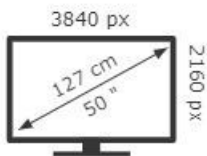

# ENERG

HISENSE

50E76GQ

**85** kWh/1000h

ABCDEF**G**

**120** kWh/1000h

2019/2013