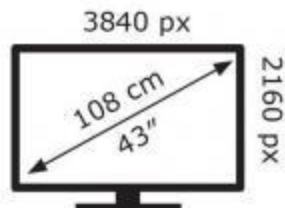

# ENERG

Hisense

43AE7010F

**58** kWh/1000h

ABCDEF **G**

**68** kWh/1000h

2019/2013