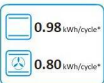

ENERG

енергия - ενεργεια

gorenje

GEIT5C60WPG

65/2014

1802102