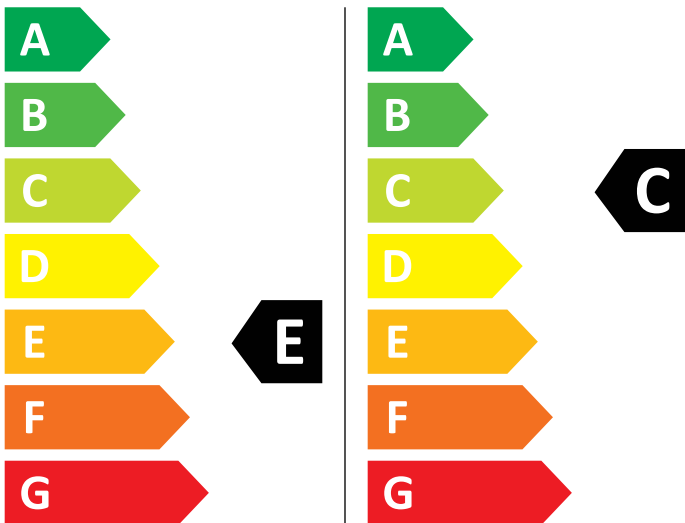

ENERG

Electrolux

EW7W4684W 914600603

🚰 250 kWh/100

💧 63 kWh/100

4,0 kg

8,0 kg

55 L