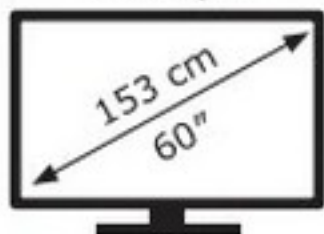

ENERG

LG Electronics

60UP80003LR

119 kWh/1000h

ABCDEF**G**

155 kWh/1000h

3840 px

2160 px