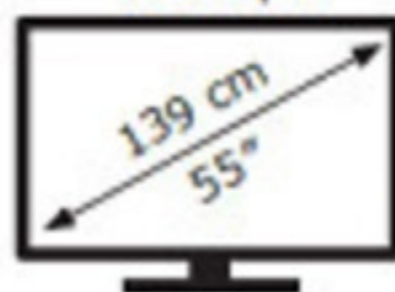

ENERG ⚡

PHILIPS

55OLED706/12

105 kWh/1000h

ABCDEF**G**

89 kWh/1000h

3840 px

2160 px