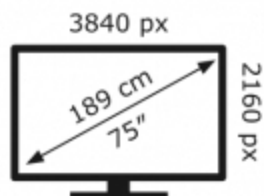

# ENERG

LG Electronics

75QNED913PA

**126** kWh/1000h

ABCDEF**G**

**223** kWh/1000h

2019/2013