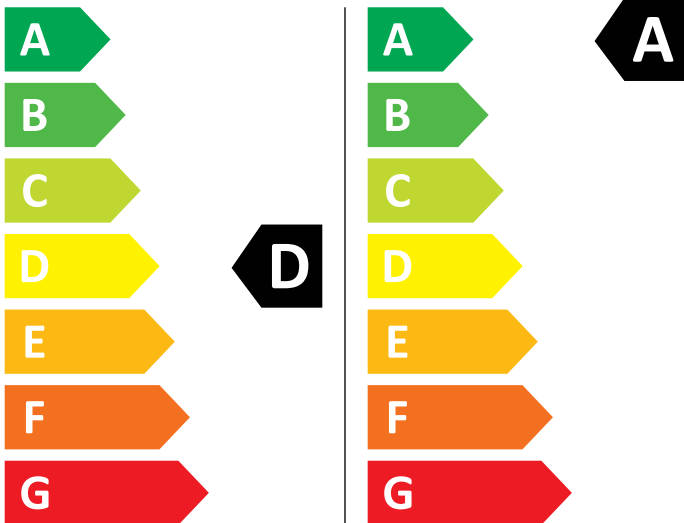

ENERG

Electrolux

EW7W2682C 914612214

💧 265 kWh/100

💧 42 kWh/100

5,0 kg

8,0 kg

62 L