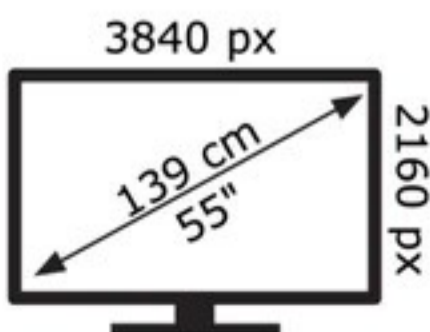

ENERGY

TOSHIBA

55UA3D63DG

64 kWh/1000h

ABCDEF **G**

123 kWh/1000h

50637984

2019/2013