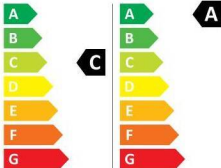

AEG

L9WBCN61B 914600355

252 kWh/1000l

51 kWh/1000l
6,0 kg  **10,0 kg**
50 L  **47 L**
9:40  **3:55**

ABCDEFG

76 dB
ABCD