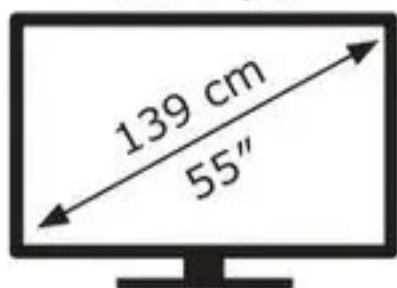

ENERG

LG Electronics

55QNE753RA

64 kWh/1000h

ABCDEF**G**

121 kWh/1000h

3840 px

2160 px