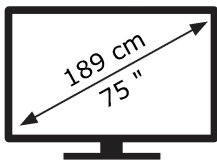

ENERG

HISENSE

75E7KQ

0 kWh/1000h

ABCDEF**G**

0 kWh/1000h

3840 px

2160 px