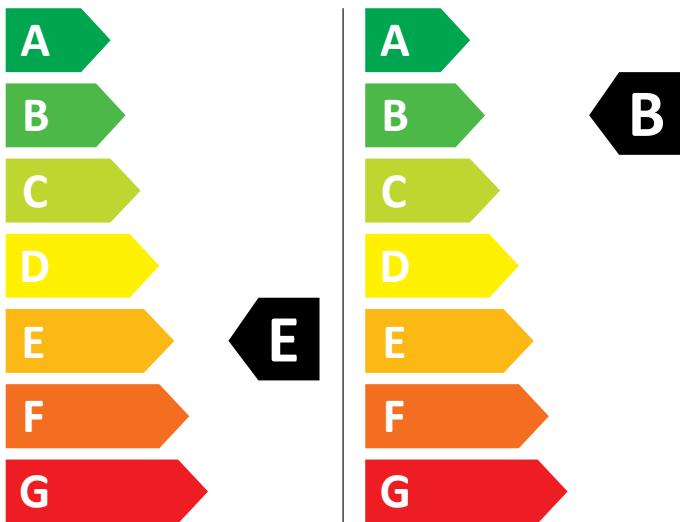

# ENERG

Bosch

WNA144V0BY

322 kWh / 100

57 kWh / 100

5,0 kg

9,0 kg

74 L