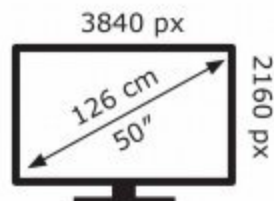

ENERG

CHIQ

U50H7A

75 kWh/1000h

ABCDEF **G**

75 kWh/1000h

2019/2013