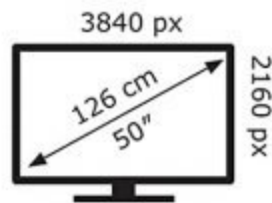

CHiQ

U50G7PF

75 kWh/1000h

ABCDEF**G**

75 kWh/1000h

2019/2013