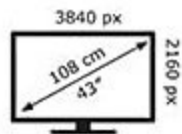

CHIQ

U43G7PF

**66** kWh/1000h

ABCDEF**G**  
**HDR**  
**66** kWh/1000h

2019/2013