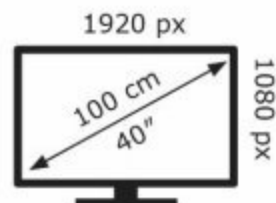

ENERG

CHiQ

L40H7LX

47 kWh/1000h

ABCDEF **G**

47 kWh/1000h

2019/2013