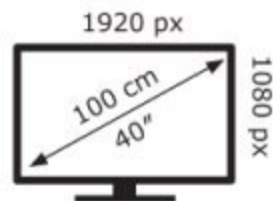

ENERG

CHIQ

L40G7L

47 kWh/1000h

ABCDEF**G**

47 kWh/1000h

2019/2013