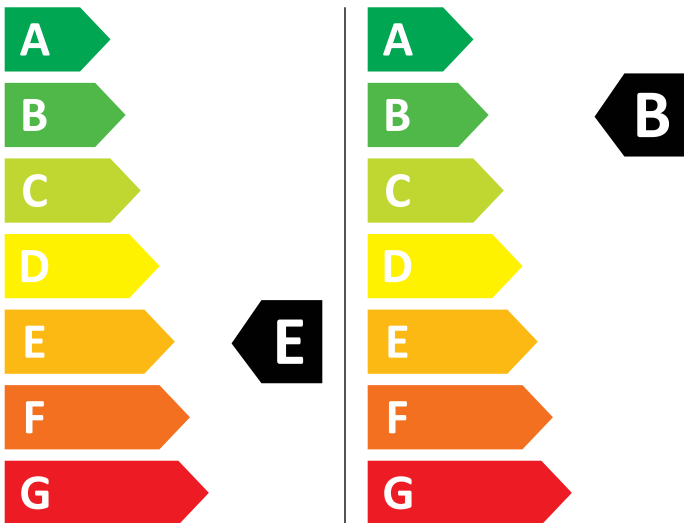

ENERG

AEG

L7WBG047WC 914610203

Water consumption: 325 kWh/100

Water consumption: 52 kWh/100

5,0 kg

7,0 kg

67 L